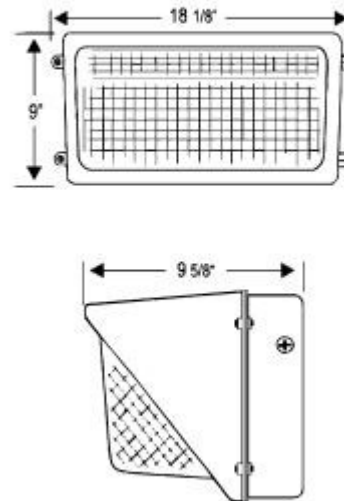

DIMENSIONS

NOTE: DRAWINGS MAY NOT TO BE SCALE.

LED LUMINA USA

mail: gduffy@Ledluminausa.com (W) www.ledluminausa.com