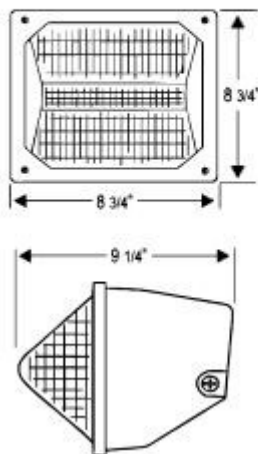

# SPECIFICATIONS

Item	Specification	LL-WP1 40 Watt	LL-WP2 80 Watt	LL-WP3 120 Watt
	Color Temperature	5000k	5000k	5000k
General	Lumens	4200	8400	12600
Performance	Efficacy	106 LM/W	105 LM/W	105 LM/W
	Color Consistency	Proprietary LED Binning	Proprietary LED Binning	Proprietary LED Binning
	Lumen Maintenance (L70)	>50,000 hours	>50,000 hours	>50,000 hours
	Power Factor	>94%	>94%	>94%
Electrical	Input Voltage	100-277Vac	100-277Vac	100-277Vac
	Power Consumption	40	80	120
	Dimensions	W8.5" x H8.5" X D9.25"	W19.385" x H9" X D9.385"	W19.385" x H9" X D9.385"
Physical	Housing	Aluminum	Aluminum	Aluminum
	Optics	Prismatic Borosilicate Glass	Prismatic Borosilicate Glass	Prismatic Borosilicate Glass
	Mounting	Wall - Ceiling - Pipe	Wall - Ceiling - Pipe	Wall - Ceiling - Pipe
	Operating Temperature	-40 °c - +60 °c	-40 °c - +60 °c	-40 °c - +60 °c

## DIMENSIONS

NOTE: DRAWINGS MAY NOT TO BE SCALE.