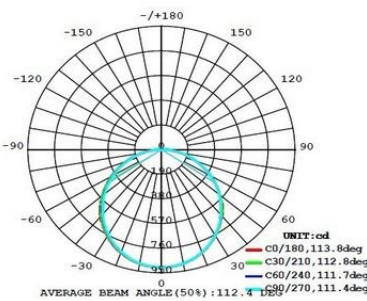

### Accessories:

MODEL NUMBER	DESCRIPTION
LL-CHK	Cable hung kit

Example: P1x4-40-4000

MODEL NUMBER	WATTS	COLOR TEMP

MODEL NUMBER	WATTS	COLOR TEMP
P1x4	30	3000k
	40	4000k
		5000k

MODEL NUMBER	WATTS	LUMENS	LIFE
P1x4-40	30	3900	>50,000 Hrs
	40	5200	

# SPECIFICATIONS

Item	Specification	30 Watt	40 Watt
General Performance	Color Temperature	4000k	4000k
	Lumens	3900	5200
	Efficacy	130 LM/W	130 LM/W
	Color Consistency	Proprietary LED Binning	Proprietary LED Binning
	Lumen Maintenance (L70)	>50,000 hours	>50,000 hours
Electrical	Power Factor	>90%	>90%
	Input Voltage	120 - 277 Vac 50/60 Hz	120 - 277 Vac 50/60 Hz
	Power Consumption	30 watts	40 watts
Physical	Dimensions	11.8" x 47.25" x 2 1/8"	11.8" x 47.25" x 2 1/8"
	Weight	12.7lbs	12.7lbs
	Housing	Aluminum	Aluminum
	Optics	Light Refraction/ Acrylic Diffusion	Light Refraction/ Acrylic Diffusion
	Mounting	Fits standard drop ceiling grid	Fits standard drop ceiling grid
	Operating Temperature	-20°F - +A21Certifications130°F	-20°F - +A21Certifications130°F
Certifications	Certification	UL / CE / RoHS / DLC	UL / CE / RoHS / DLC
	Environment	Indoor Use	Indoor Use
	LED Class	L70 rated to >50,000 hours	L70 rated to >50,000 hours