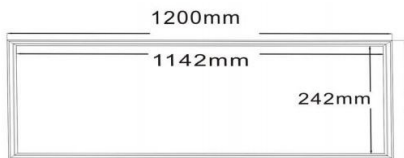

### Accessories:

MODEL NUMBER	DESCRIPTION
LL-CHK	Cable hung kit

Example: P1x4-40-4000

MODEL NUMBER	WATTS	COLOR TEMP

MODEL NUMBER	WATTS	COLOR TEMP
P1x4	30	3000k
	40	4000k
		5000k

MODEL NUMBER	WATTS	LUMENS	LIFE
P1x4-40	30	3900	>50,000 Hrs
	40	5200	

# SPECIFICATIONS

Item	Specification	30 Watt	40 Watt
General Performance	Color Temperature	4000k	4000k
	Lumens	3900	5200
	Efficacy	130 LM/W	130 LM/W
	Color Consistency	Proprietary LED Binning	Proprietary LED Binning
	Lumen Maintenance (L70)	>50,000 hours	>50,000 hours
Electrical	Power Factor	>90%	>90%
	Input Voltage	120 - 277 Vac 50/60 Hz	120 - 277 Vac 50/60 Hz
	Power Consumption	30 watts	40 watts
Physical	Dimensions	11.8" x 47.25" x 2 1/8"	11.8" x 47.25" x 2 1/8"
	Weight	12.7lbs	12.7lbs
	Housing	Aluminum	Aluminum
	Optics	Light Refraction/ Acrylic Diffusion	Light Refraction/ Acrylic Diffusion
	Mounting	Fits standard drop ceiling grid	Fits standard drop ceiling grid
	Operating Temperature	-20°F - +A21Certifications130°F	-20°F - +A21Certifications130°F
Certifications	Certification	UL / CE / RoHS / DLC	UL / CE / RoHS / DLC
	Environment	Indoor Use	Indoor Use
	LED Class	L70 rated to >50,000 hours	L70 rated to >50,000 hours