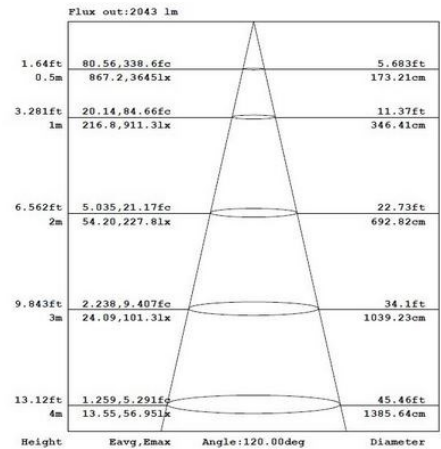

### Accessories:

MODEL NUMBER	DESCRIPTION
LL-CHK	Cable hung kit

Example: P1x4-40-4000

MODEL NUMBER	WATTS	COLOR TEMP

MODEL NUMBER	WATTS	COLOR TEMP
P1x4	30	3000k
	40	4000k
		5000k

MODEL NUMBER	WATTS	LUMENS	LIFE
P1x4-40	30	3900	>50,000 Hrs
	40	5200	

# SPECIFICATIONS

Item	Specification	30 Watt	40 Watt
General Performance	Color Temperature	4000k	4000k
	Lumens	3900	5200
	Efficacy	130 LM/W	130 LM/W
	Color Consistency	Proprietary LED Binning	Proprietary LED Binning
	Lumen Maintenance (L70)	>50,000 hours	>50,000 hours
Electrical	Power Factor	>90%	>90%
	Input Voltage	120 - 277 Vac 50/60 Hz	120 - 277 Vac 50/60 Hz
	Power Consumption	30 watts	40 watts
Physical	Dimensions	11.8" x 47.25" x 2 1/8"	11.8" x 47.25" x 2 1/8"
	Weight	12.7lbs	12.7lbs
	Housing	Aluminum	Aluminum
	Optics	Light Refraction/ Acrylic Diffusion	Light Refraction/ Acrylic Diffusion
	Mounting	Fits standard drop ceiling grid	Fits standard drop ceiling grid
	Operating Temperature	-20°F - +A21Certifications130°F	-20°F - +A21Certifications130°F
Certifications	Certification	UL / CE / RoHS / DLC	UL / CE / RoHS / DLC
	Environment	Indoor Use	Indoor Use
	LED Class	L70 rated to >50,000 hours	L70 rated to >50,000 hours